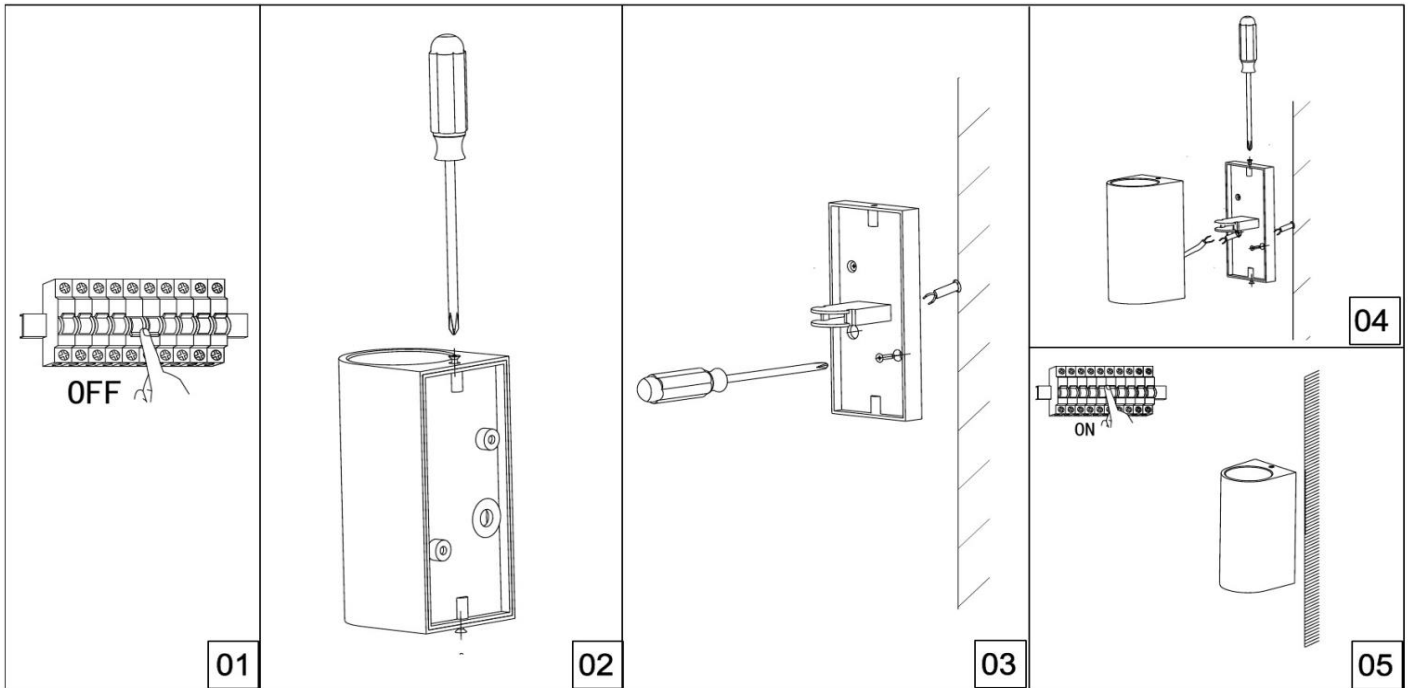

HERA SERİSİ / HERA SERIES