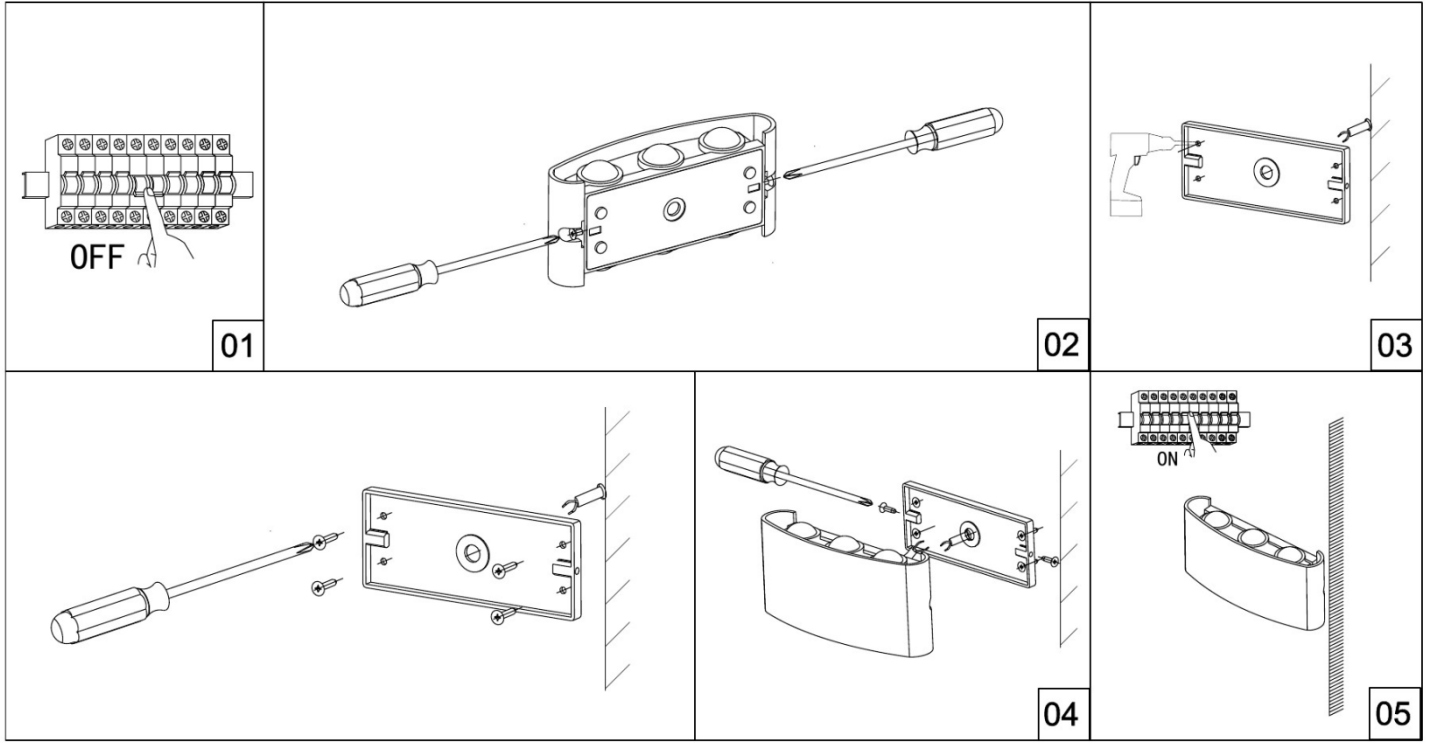

MONTAJ ŞEKLİ / INSTALLATION METHOD

CE

ZETA SERİSİ / ZETA SERIES