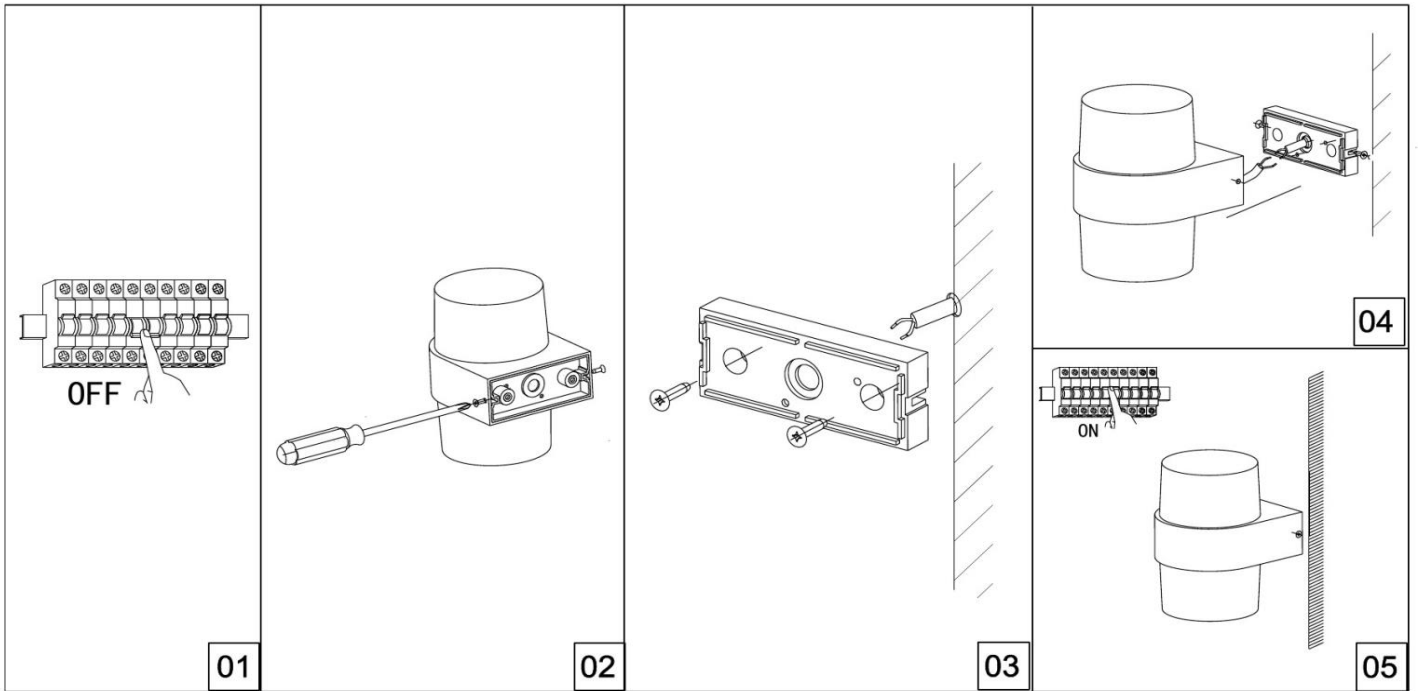

MİLA SERİSİ / MILA SERIES