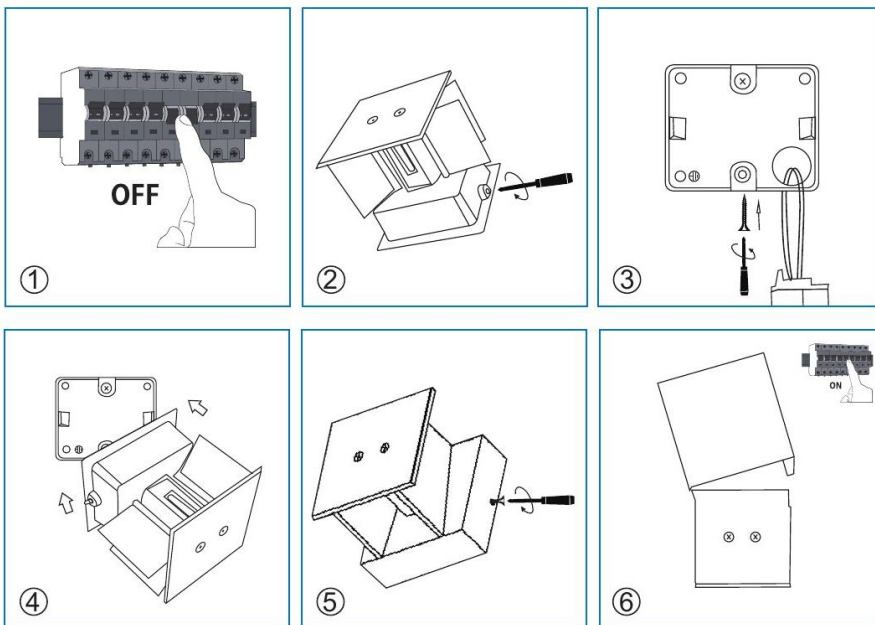

HAPPY SERİSİ / HAPPY SERIES