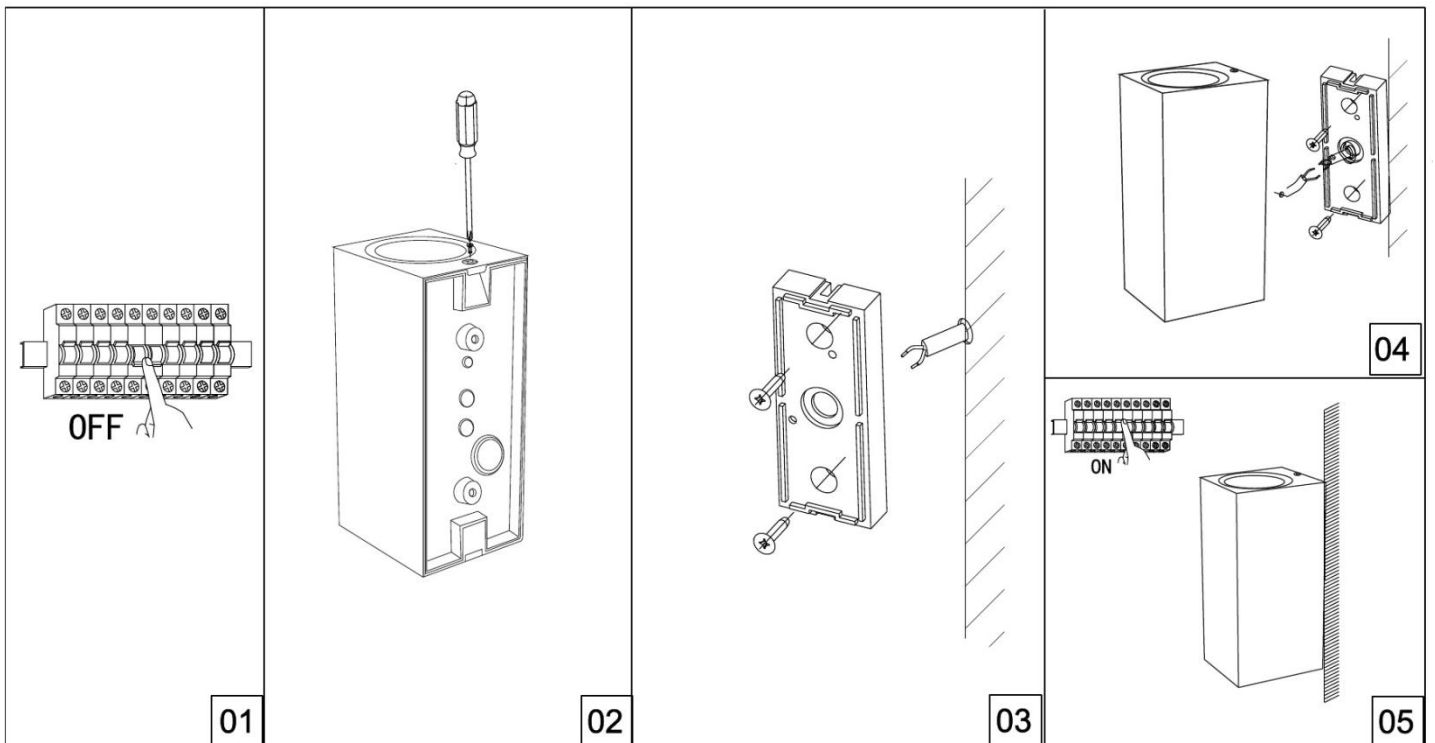

PERA SERİSİ / PERA SERIES