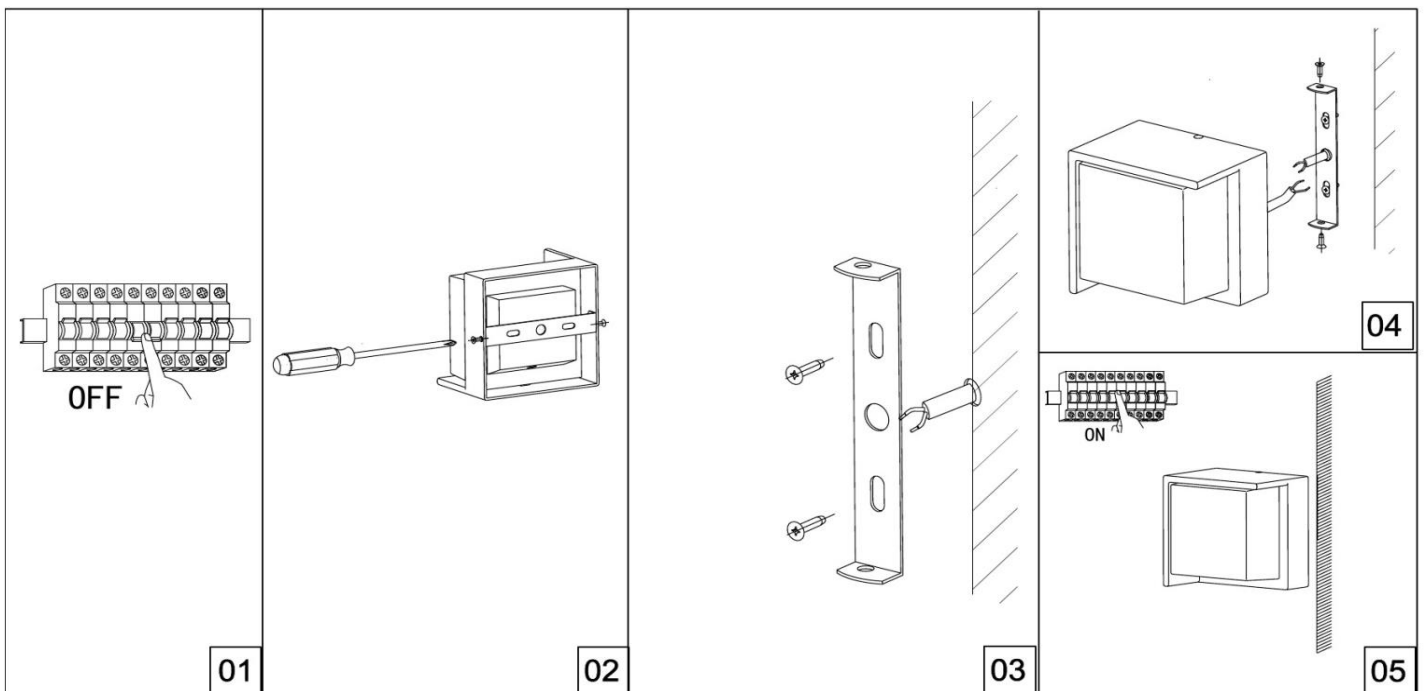

KARE SERİSİ / KARE SERIES