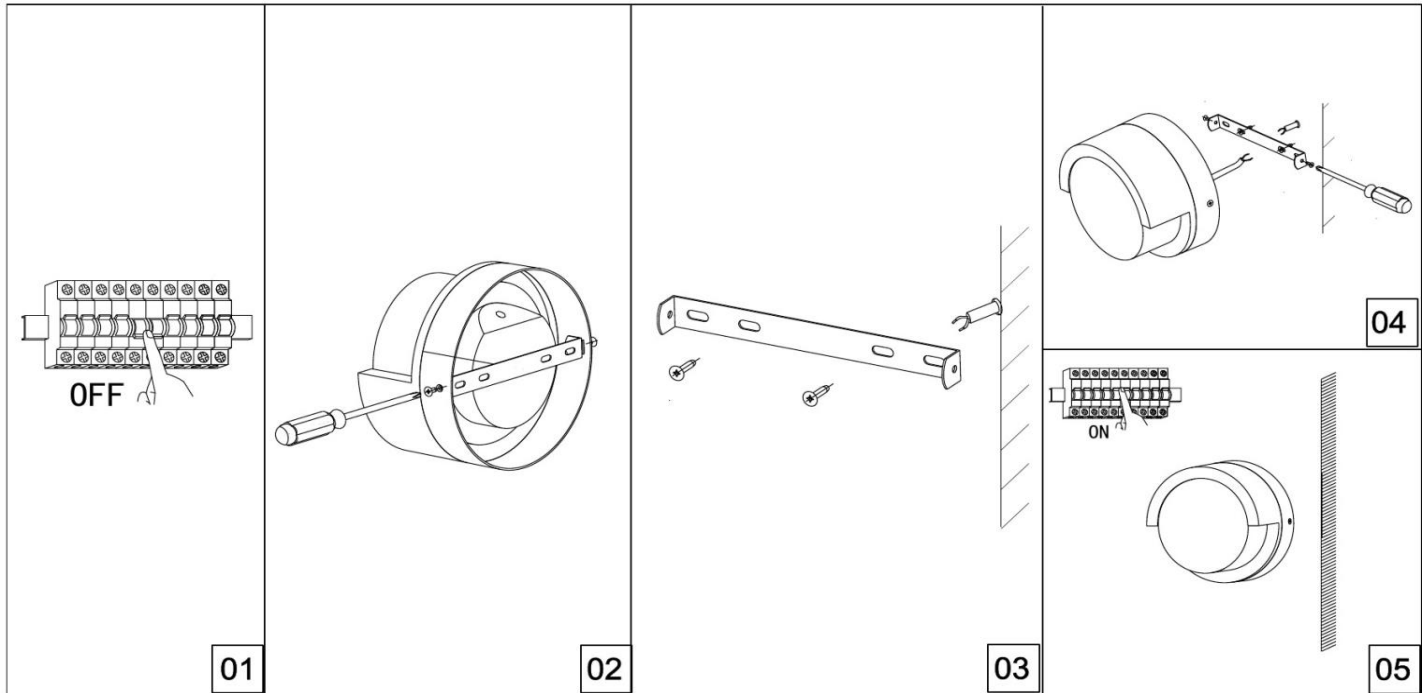

ALYA SERİSİ / ALYA SERIES